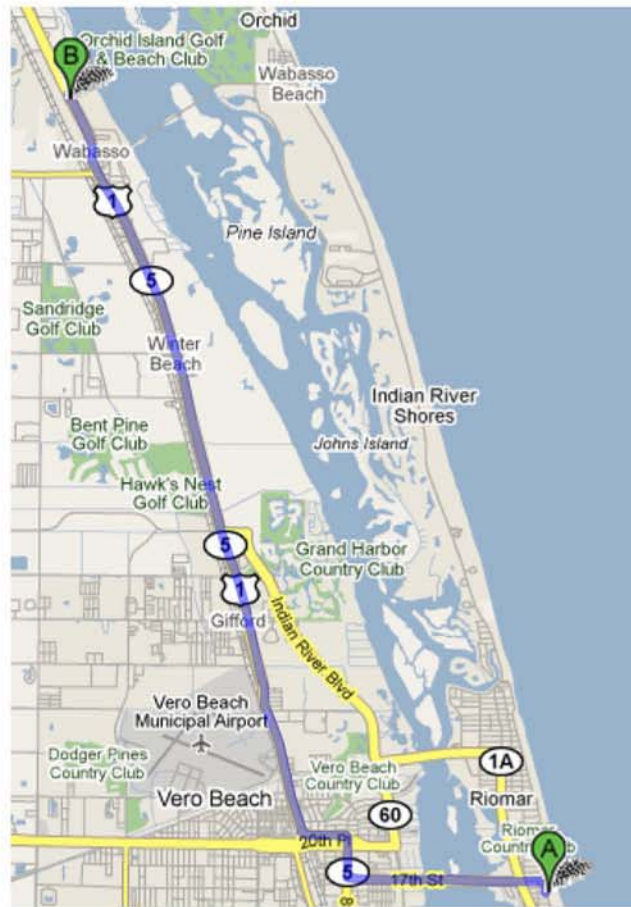

Directions from Disney Vero Beach to ITCC Parking 3.6 Miles (9 Minutes)

A Disney's Vero Beach Resort
9250 Island Grove Terrace, Vero Beach, FL 32963 - (772) 234-2000

1. Head **southwest** on **Island Grove Terrace** toward **FL-A1A** go 49 ft
total 49 ft
- 1A** 2. Turn **right** at **FL-A1A** go 0.2 mi
total 0.2 mi
- 510** 3. Take the 1st **left** onto **FL-510/Wabasso Beach Rd**
About 6 mins go 2.2 mi
total 2.4 mi
- ➡** 4. Turn **right** at **44th Ave** go 82 ft
total 2.4 mi
- ⬅** 5. Take the 1st **left** onto **87th St**
About 1 min go 0.4 mi
total 2.7 mi
- 5** 6. Take the 2nd **right** onto **FL-5/N US-1**
About 2 mins go 0.7 mi
total 3.5 mi
- 5** 7. Make a **U-turn**
Destination will be on the right go 417 ft
total 3.6 mi

B 9125 US-1, Sebastian, FL 32958

If you have any problems or concerns regarding travel to the ITCC parking area, please contact Boris directly at 722-633-1097

Directions from Caribbean Court to ITCC Parking 12.3 Miles (21 Minutes)

A Caribbean Court Boutique Hotel and Restaurant
1601 Ocean Dr, Vero Beach, FL 32962 - (772) 231-7211

- | | | |
|----|---|----------------------------|
| 1. | Head north on Ocean Dr toward Sandpiper Ln | go 0.1 mi total 0.1 mi |
| ↩ | 2. Take the 3rd left onto E Causeway Blvd About 3 mins | go 0.6 mi total 0.8 mi |
| 3. | Continue on 17th St About 2 mins | go 1.6 mi total 2.4 mi |
| ⑤ | 4. Turn right at 8th Ave/FL-5/US-1 Continue to follow FL-5/US-1 About 15 mins | go 9.9 mi total 12.2 mi |
| ⑤ | 5. Make a U-turn Destination will be on the right | go 417 ft total 12.3 mi |

B 9125 US-1, Sebastian, FL 32958

If you have any problems or concerns regarding travel to the ITCC parking area, please contact Boris directly at 722-633-1097