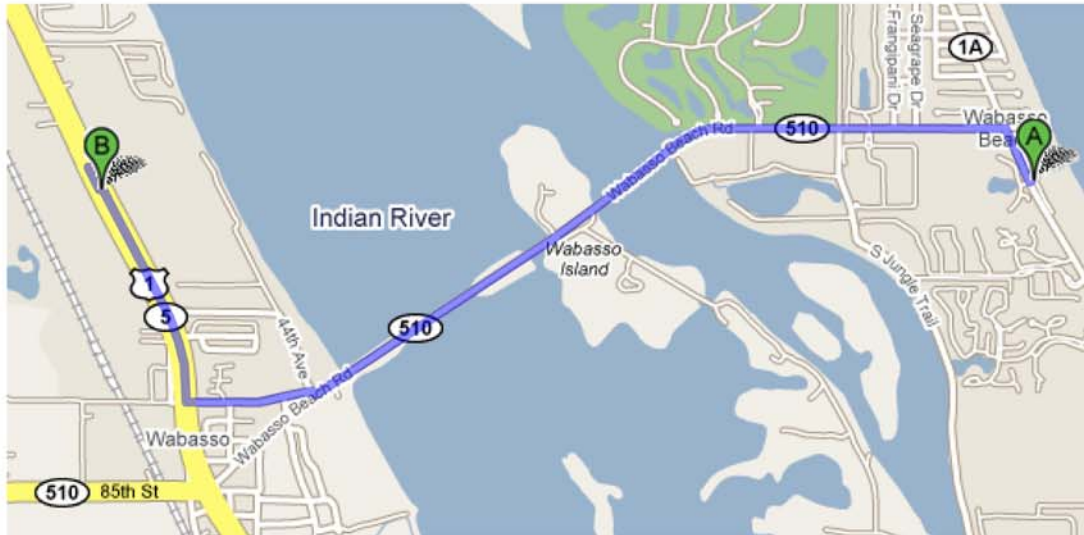

Directions from Disney Vero Beach to ITCC Parking 3.6 Miles (9 Minutes)

A Disney's Vero Beach Resort
9250 Island Grove Terrace, Vero Beach, FL 32963 - (772) 234-2000

1. Head **southwest** on **Island Grove Terrace** toward **FL-A1A** go 49 ft
total 49 ft
- 1A** 2. Turn **right** at **FL-A1A** go 0.2 mi
total 0.2 mi
- 510** 3. Take the 1st **left** onto **FL-510/Wabasso Beach Rd**
About 6 mins go 2.2 mi
total 2.4 mi
- ➡** 4. Turn **right** at **44th Ave** go 82 ft
total 2.4 mi
- ⬅** 5. Take the 1st **left** onto **87th St**
About 1 min go 0.4 mi
total 2.7 mi
- 5** 6. Take the 2nd **right** onto **FL-5/N US-1**
About 2 mins go 0.7 mi
total 3.5 mi
- 5** 7. Make a **U-turn**
Destination will be on the right go 417 ft
total 3.6 mi

B 9125 US-1, Sebastian, FL 32958

If you have any problems or concerns regarding travel to the ITCC parking area, please contact Boris directly at 722-633-1097

Directions from Caribbean Court to ITCC Parking 12.3 Miles (21 Minutes)

A Caribbean Court Boutique Hotel and Restaurant
1601 Ocean Dr, Vero Beach, FL 32962 - (772) 231-7211

- | | | |
|----|---|----------------------------|
| 1. | Head north on Ocean Dr toward Sandpiper Ln | go 0.1 mi total 0.1 mi |
| ↩ | 2. Take the 3rd left onto E Causeway Blvd About 3 mins | go 0.6 mi total 0.8 mi |
| 3. | Continue on 17th St About 2 mins | go 1.6 mi total 2.4 mi |
| ⑤ | 4. Turn right at 8th Ave/FL-5/US-1 Continue to follow FL-5/US-1 About 15 mins | go 9.9 mi total 12.2 mi |
| ⑤ | 5. Make a U-turn Destination will be on the right | go 417 ft total 12.3 mi |

B 9125 US-1, Sebastian, FL 32958

If you have any problems or concerns regarding travel to the ITCC parking area, please contact Boris directly at 722-633-1097